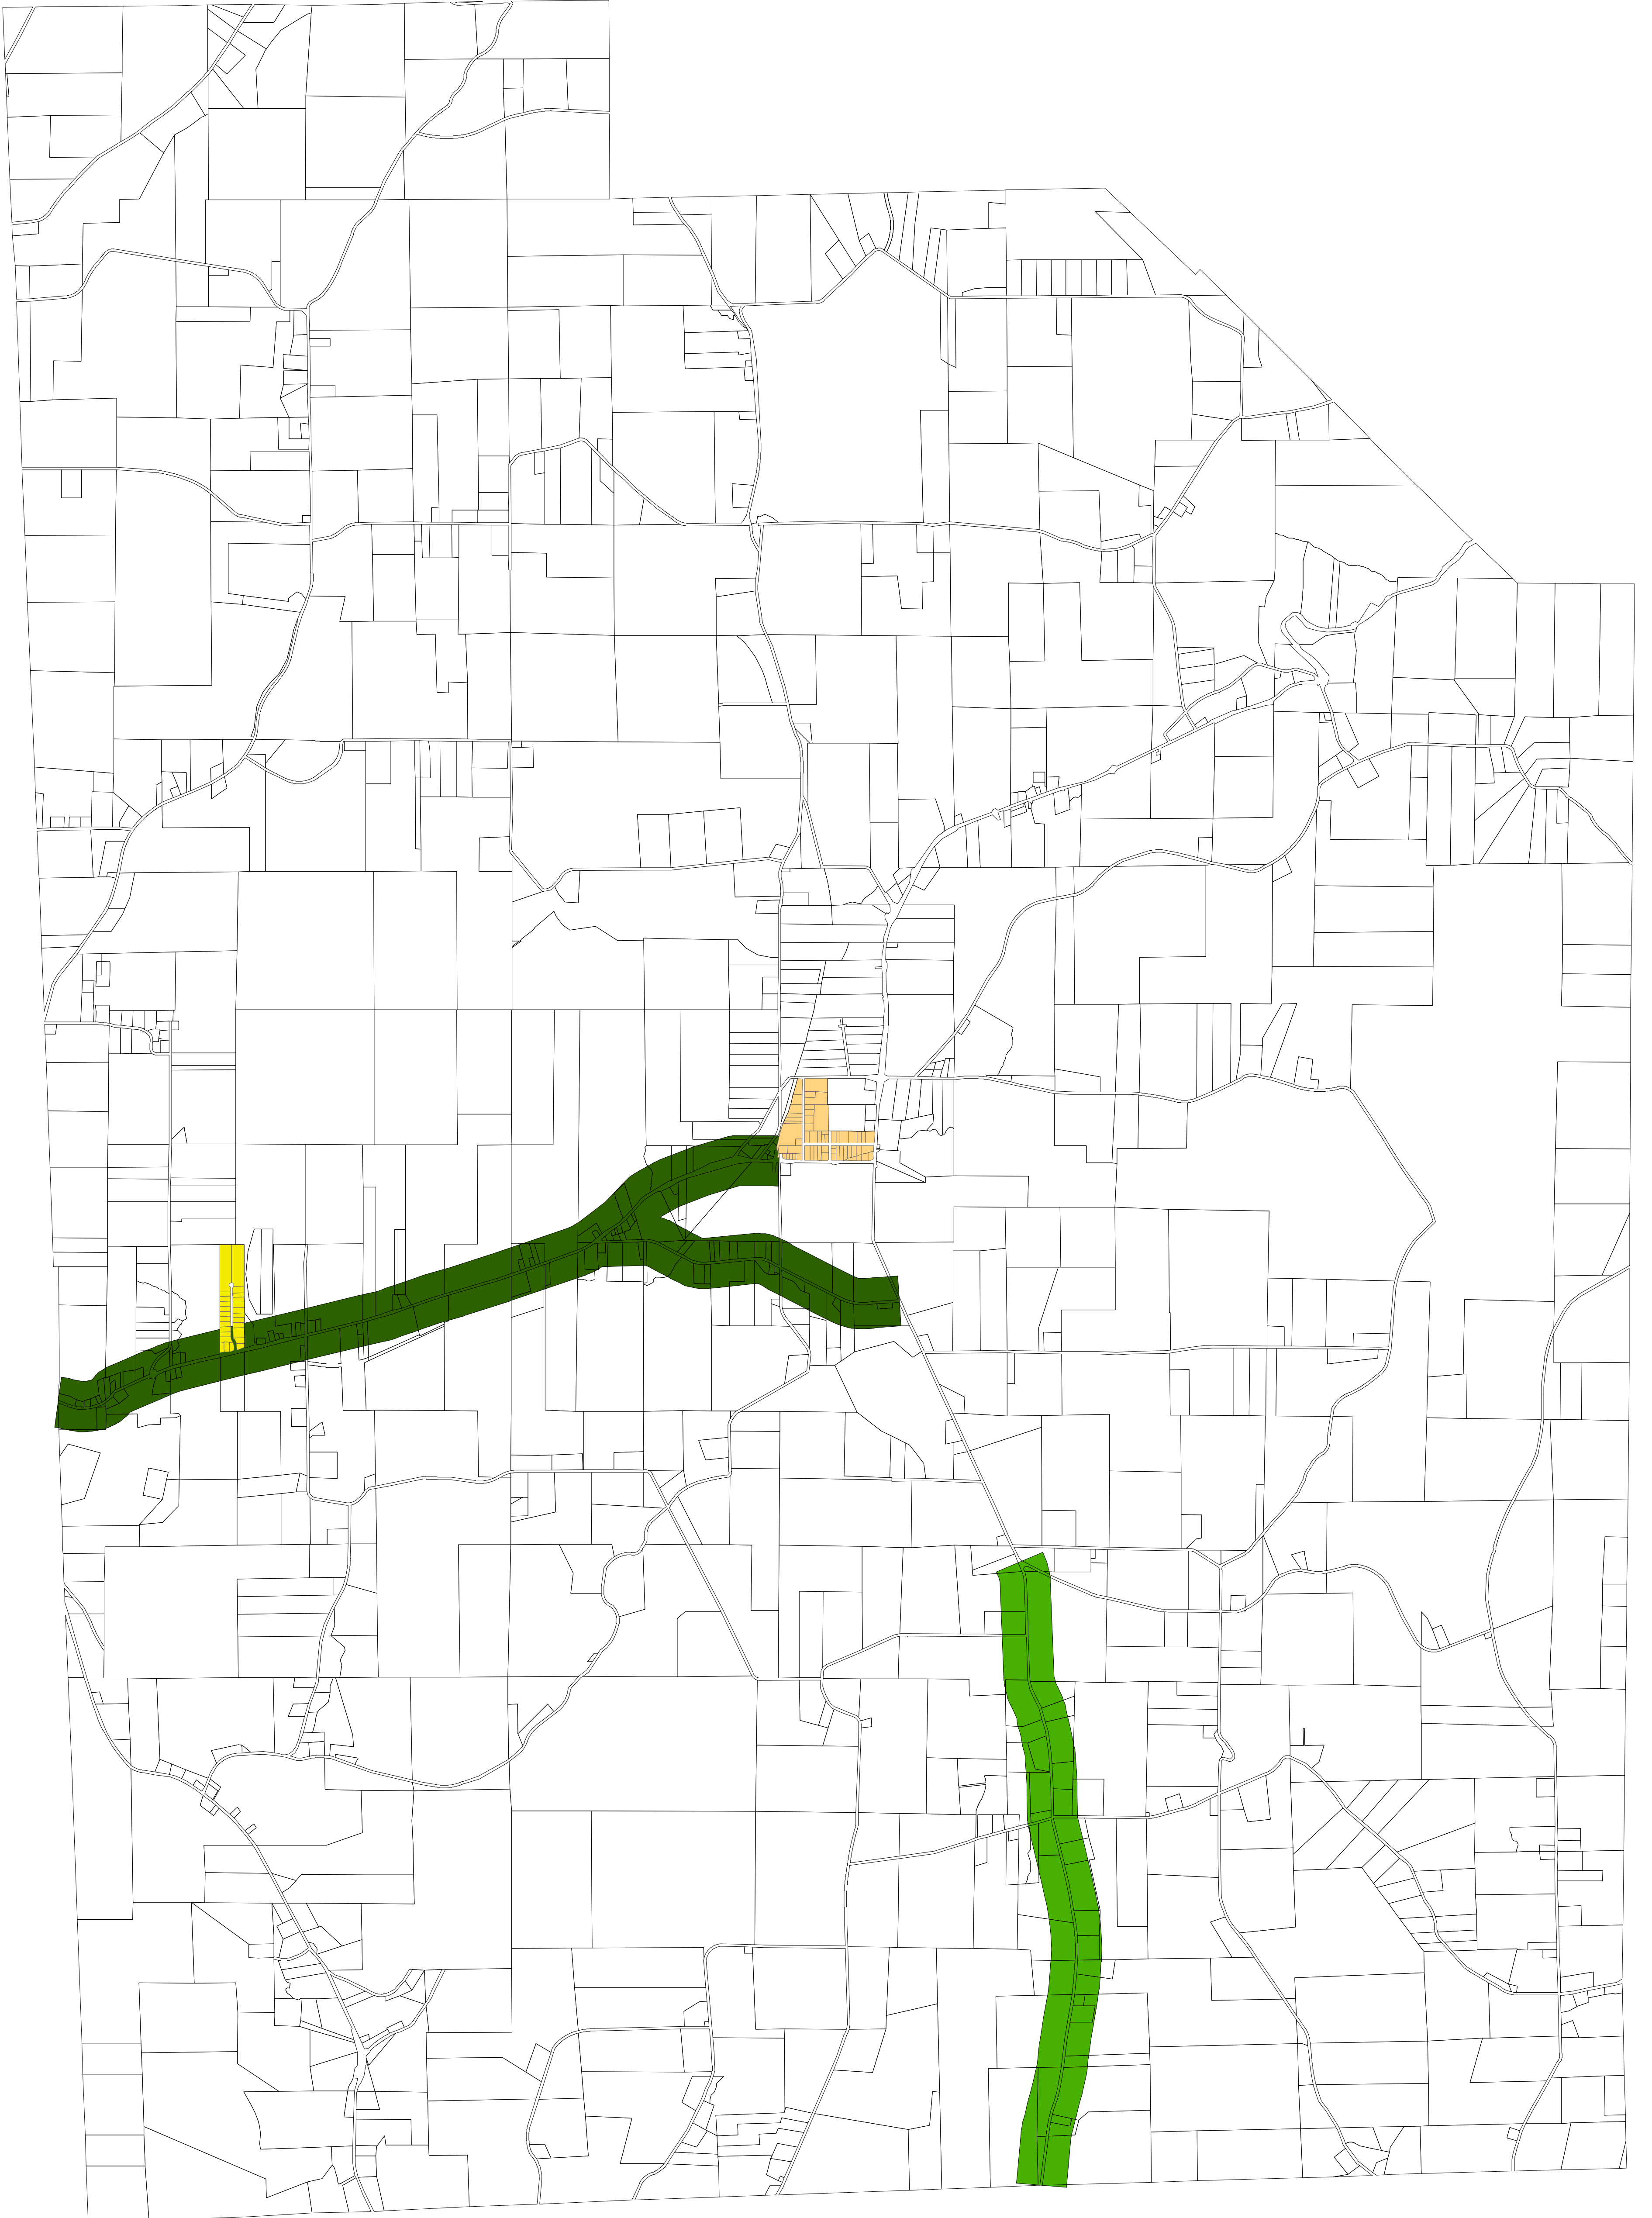

Town of Erin Zoning Map Chemung County, New York

Legend

- AR (Agricultural-Residential)
- R1 (Residential)
- R2 (Residential Allows Small Lot Sizes)
- AR-1-R (Agricultural-Residential w/ Restrictions)
- AR-1 (Agricultural-Residential w/ Restrictions)